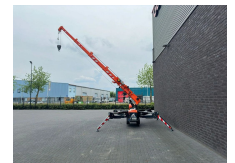

+31 488 74 54 74
info@geurtstrucks.com

Buskesdries 14
6673 DP,
Andelst
netherlands

Jekko SPX312C+ + JIB 400.1MX RUPS TELESCOOP KRAAN/RAUPENKРАН/TELESCOPIC CRAWLER CRANE

General-specifications

Id	1790079
Make	Jekko
Type	SPX312C+ + JIB 400.1MX RUPS TELESCOOP KRAAN/RAUPENKРАН/TELESCOPIC CRAWLER CRANE
Year	2020
Operating hours	188
Construction	Crane

Technical-specifications

Fuel	Electric
Vehicle identification number	5065
Weight	1.800 kg
Power kw	4
Power hp	5
Lifting height	1.100 cm
Lifting capacity	1.200 kg

Extras

€ On request