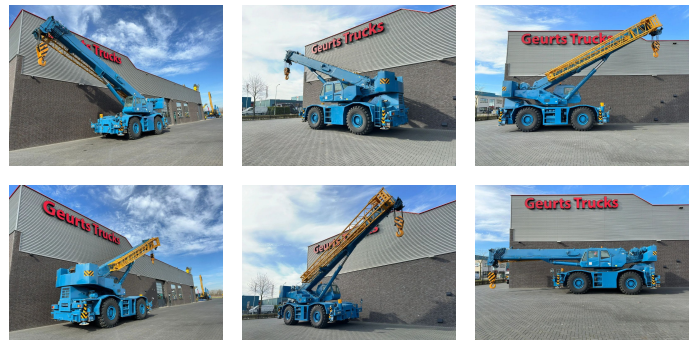

+31 488 74 54 74
info@geurtstrucks.com

Buskesdries 14
6673 DP,
Andelst
netherlands

Tadano GR-700E-1-00211 + JIB ROUGH TERRAIN CRANE/RT CRANE

General-specifications

| | |
|------------------------|--|
| Id | 1790037 |
| Make | Tadano |
| Type | GR-700E-1-00211 + JIB ROUGH TERRAIN CRANE/RT CRANE |
| Year | 2008 |
| Operating hours | 6.034 |
| Construction | Rough terrain crane |

Technical-specifications

| | |
|--------------------------------------|-----------|
| Fuel | Diesel |
| Vehicle identification number | 6704 |
| Weight | 48.485 kg |
| Cylinder count | 6 |
| Lifting height | 6.400 cm |
| Lifting capacity | 70.000 kg |