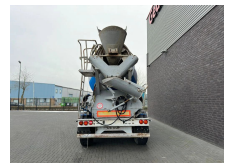

Technical-specifications

First registration date	25-03-2005
Vehicle identification number	0367

€ On request