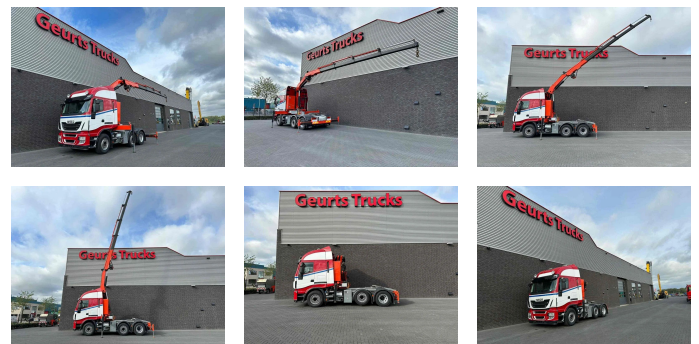

+31 488 74 54 74
info@geurtstrucks.com

Buskesdries 14
6673 DP,
Andelst
netherlands

Iveco 6X2 + FASSI F235AXP.24 KRAAN/KRAN/CRANE/GRUA

General-specifications

Id	1789972
Make	Iveco
Type	6X2 + FASSI F235AXP.24 KRAAN/KRAN/CRANE/GRUA
Year	2014
Mileage	725.912 km
Construction	Standard tractor

Technical-specifications

First registration date	01-04-2014
Transmission	Automatic
Vehicle identification number	6069
Axle configuration	6x2
Axle count	3
Weight	13.083 kg
Cylinder count	6
Wheelbase	430
Lifting height	1.660 cm
Lifting capacity	6.150 kg

€ On request

Extras

Air conditioning	Heavy duty engine brake
Air suspension	Low-noise
Aluminium fuel tank	PTO
Anti-lock braking system	Refrigerator
Central locking	Roof spoiler
Cruise control	Sleeper cab
Electrically adjustable door mirrors	Stability control
Electrically operated windows	Visor