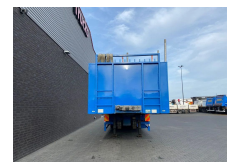

Extras

Air suspension

Lift axle

Anti-lock braking system