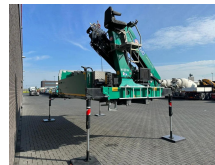

## HMF 2620 K7 KRAAN/KRAN/CRANE/GRUA

### General-specifications

<b>Id</b>	1789746
<b>Make</b>	HMF
<b>Type</b>	2620 K7 KRAAN/KRAN/CRANE/GRUA
<b>Year</b>	2017
<b>Mileage</b>	10 km
<b>Construction</b>	Crane
<b>Emissionclass</b>	6

### Technical-specifications

<b>Fuel</b>	Diesel
<b>Transmission</b>	Automatic
<b>Axle configuration</b>	8x4
<b>Axle count</b>	4
<b>Weight</b>	1 kg
<b>Lifting height</b>	2.180 cm
<b>Lifting capacity</b>	7.550 kg