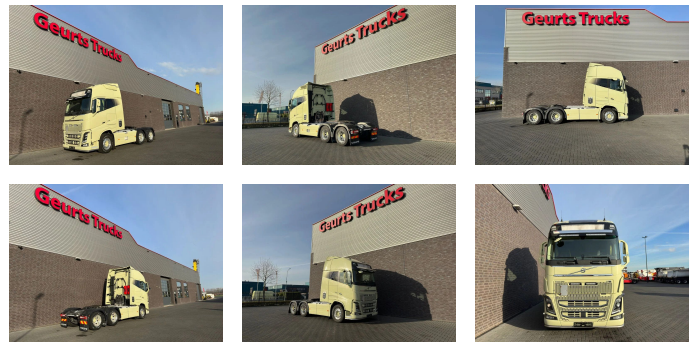

+31 488 74 54 74
info@geurtstrucks.com

Buskesdries 14
6673 DP,
Andelst
netherlands

Volvo 6X4 XXL CABINE TREKKER/SZM/TRACTOR

Extras

+31 488 74 54 74
info@geurtstrucks.com

Buskesdries 14
6673 DP,
Andelst
netherlands

General-specifications

Id	1789719
Make	Volvo
Type	6X4 XXL CABINE TREKKER/SZM/TRACTOR
Year	2020
Mileage	337.227 km
Construction	Standard tractor
Emissionclass	6

Technical-specifications

First registration date	30-06-2020
Fuel	Diesel
Transmission	Automatic
Vehicle identification number	2325
Axle configuration	6x4
Axle count	3
Weight	10.635 kg
Cylinder count	6
Wheelbase	335