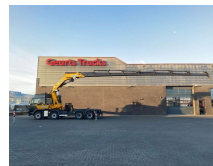

Extras

Air conditioning	Heavy duty engine brake
Air horn	Low-noise
Air suspension	Particulate filter
Aluminium fuel tank	PTO
Anti-lock braking system	Refrigerator
Central locking	Sleeper cab
Coupling	Speed limiter
Cruise control	Stability control
Electrically adjustable door mirrors	Toolbox
Electrically operated windows	Vehicle heater
Fog lights	Visor