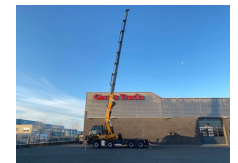

Extras

Air conditioning	Heavy duty engine brake
Air horn	Low-noise
Air suspension	Particulate filter
Aluminium fuel tank	PTO
Anti-lock braking system	Refrigerator
Central locking	Sleeper cab
Coupling	Speed limiter
Cruise control	Stability control
Electrically adjustable door mirrors	Toolbox
Electrically operated windows	Vehicle heater
Fog lights	Visor