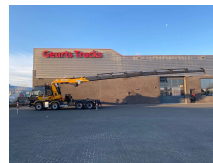

Extras

Air conditioning	Heavy duty engine brake
Air horn	Low-noise
Air suspension	Particulate filter
Aluminium fuel tank	PTO
Anti-lock braking system	Refrigerator
Central locking	Sleeper cab
Coupling	Speed limiter
Cruise control	Stability control
Electrically adjustable door mirrors	Toolbox
Electrically operated windows	Vehicle heater
Fog lights	Visor