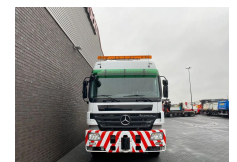

Extras

Air conditioning	Low-noise
Air horn	Particulate filter
Aluminium fuel tank	PTO
Anti-lock braking system	Retarder
Central locking	Roof spoiler
Coupling	Sleeper cab
Cruise control	Speed limiter
Electrically adjustable door mirrors	Stability control
Electrically operated windows	Toolbox
Fog lights	Visor
Leaf spring suspension